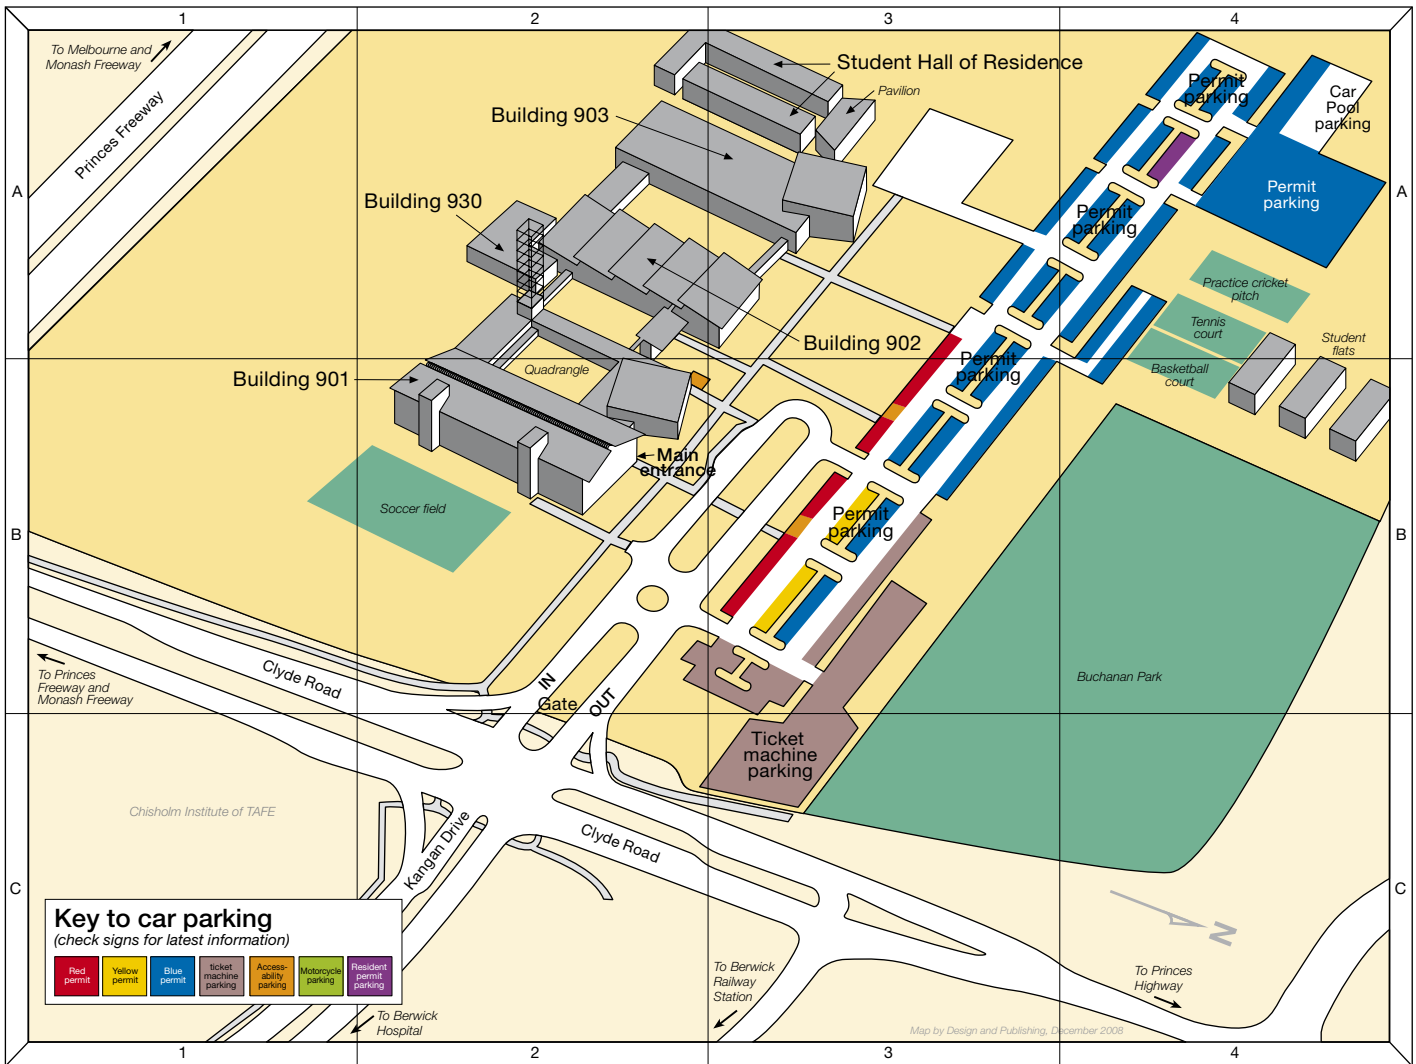

Berwick campus map

Building 901

Ground floor

- Main entrance, café. **B2**
- Service centre. **B2**
- Lecture theatre G43. **B2**
- Library and Learning Commons. **B2**
- Information Technology Services (ITS). **B2**

First floor

- Faculty of Business and Economics. **B2**
- Lecture theatres 117, 133. **B2**
- Quiet Room 145. **B2**

Second floor

- Campus administration. **B2**
- Tutorial rooms 231, 235. **B2**
- Video conferencing 203. **B2**

Building 902

Ground floor

- Student lounge, bar and bistro. **A3**
- International and mature-age student lounge. **A2**
- Computer lab G74. **A2**
- Tutorial rooms G63, 68-70. **A2**
- Bookshop. **A2**
- Facilities and Services office. **A2**