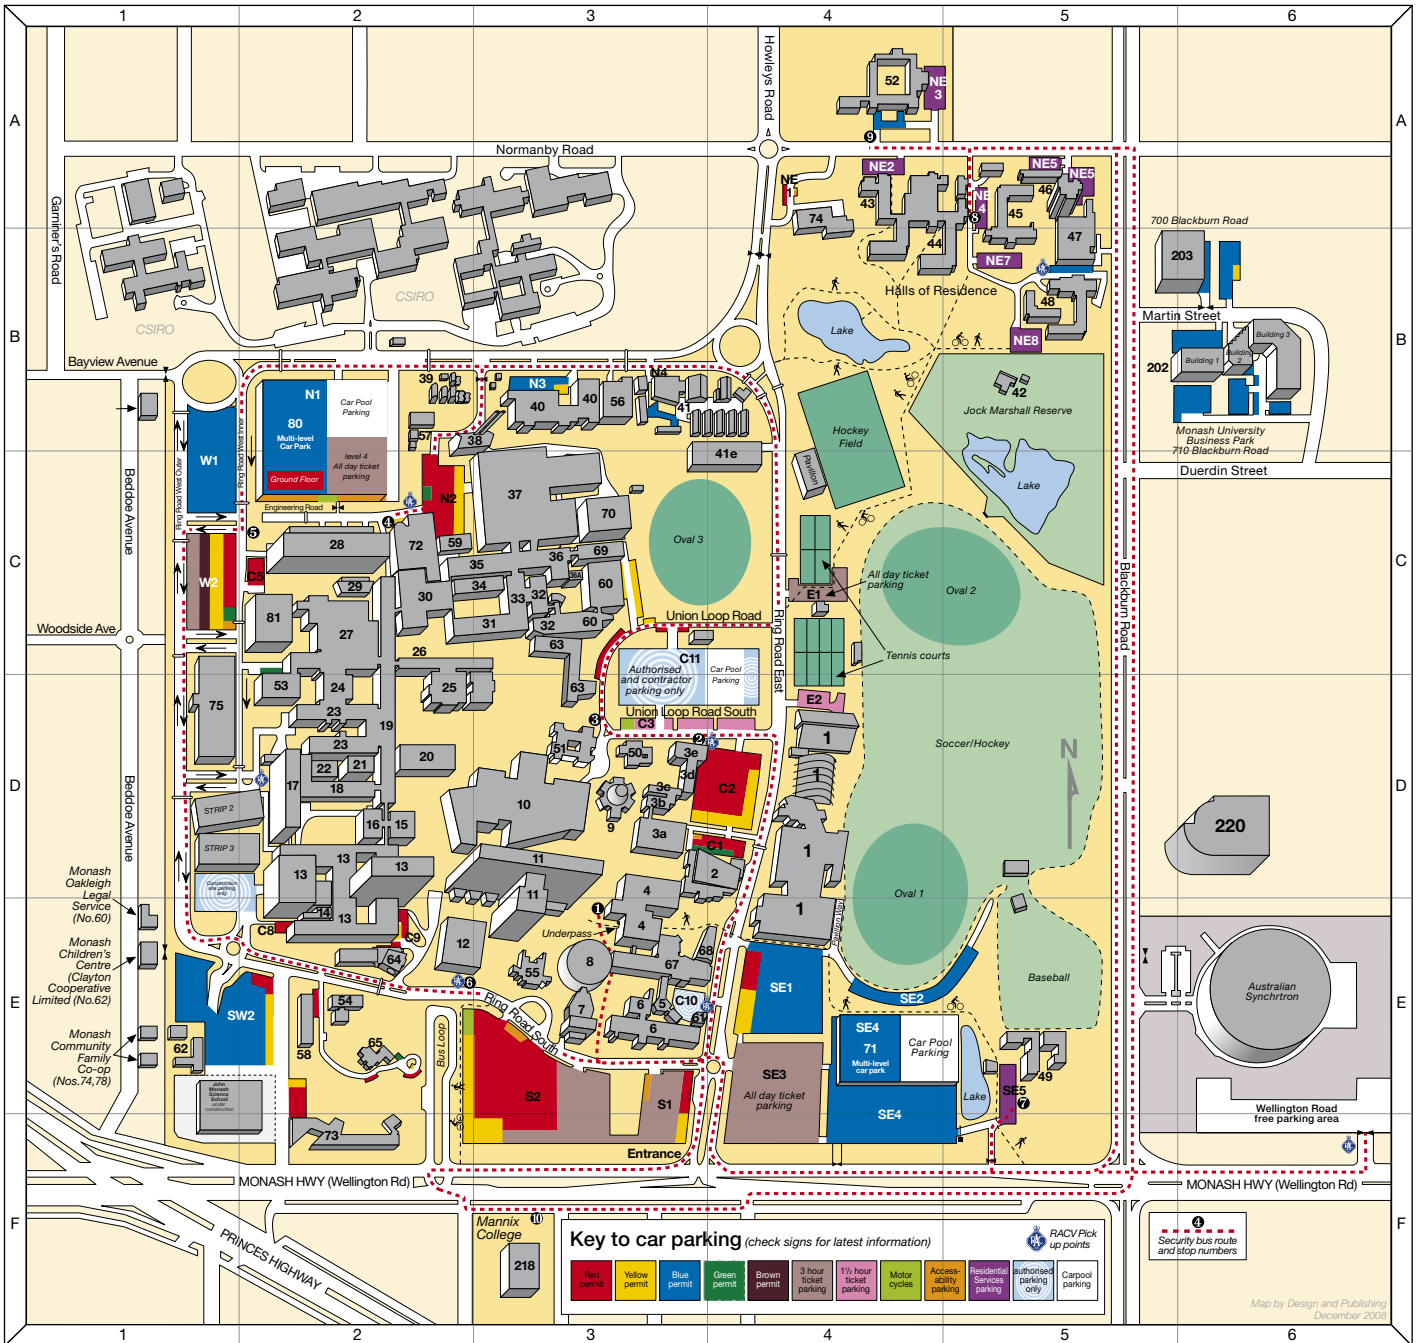

## Building index

- 1 Monash Sport D4
- 2 Sir Robert Blackwood Concert Hall D4
- 3a Administration Building 3a D3
- 3b Administration Building 3b D3
- 3c Administration Building 3c D3
- 3d Administration Building 3d D3
- 3e Administration Building 3e D3
- 4 Sir Louis Matheson Library E3
- 5 Krongold Centre E3
- 6 Education E3
- 7 Alexander Theatre E3
- 8 Rotunda E3
- 9 Religious Centre D3
- 10 Campus Centre D3
- 11 Humanities D3
- 12 Law including Law Library E2
- 13 Medicine D2
- 14 Teaching Facilities Support Unit E2
- 15 Centre for Medical and Health Sciences Education D2
- 16 Biochemistry Teaching Laboratories D2
- 17 Biology D2

- 18 Senior Zoology D2
- 19 Central Science Block D2
- 20 First Year Chemistry D2
- 21 Zoology Lecture Theatres D2
- 22 First Year Biology D2
- 23 Senior Chemistry D2
- 24 Western Science Lecture Theatres D2
- 25 Eastern Science Lecture Theatres D2
- 26 Physics and Computer Science D3
- 27 Senior Physics D3
- 28 Mathematics and Information Technology Services C2
- 29 Northern Science Lecture Theatres C2
- 30 Hargrave-Andrew Library and Cafeteria and Facilities and Conference Office C2
- 31 Engineering Building 31 C3
- 32 Engineering Lecture Theatres C3
- 33 Engineering Building 33 C3
- 34 Engineering Building 34 C3
- 35 Engineering Building 35 C3
- 36 Engineering Building 36 C3
- 36a Engineering Building 36A C3

## Lecture theatre index

- 63 Central One C3
- 32 Engineering E1-E6 C3
- 60 Engineering/Examination Halls EH1-EH4 C3
- 12 Law School L1-L5 & G20 E2
- 13d Medicine M1 D2
- 13a Medicine M2-M3 D2
- 11 Menzies - Humanities H1-H10 D3
- 8 Rotunda R1-R7 E3
- 25 Science S1-S4 D2
- 24 Science S5-S6 D2
- 21 Science S7-S8 D2
- 25 Science S9-S12 D2
- 29 Science S13-S15 C2
- 25 Science ST1-4, ST7 D2
- 64 South One E2
- 72 Sir Alexander Stewart Theatre E7 C2